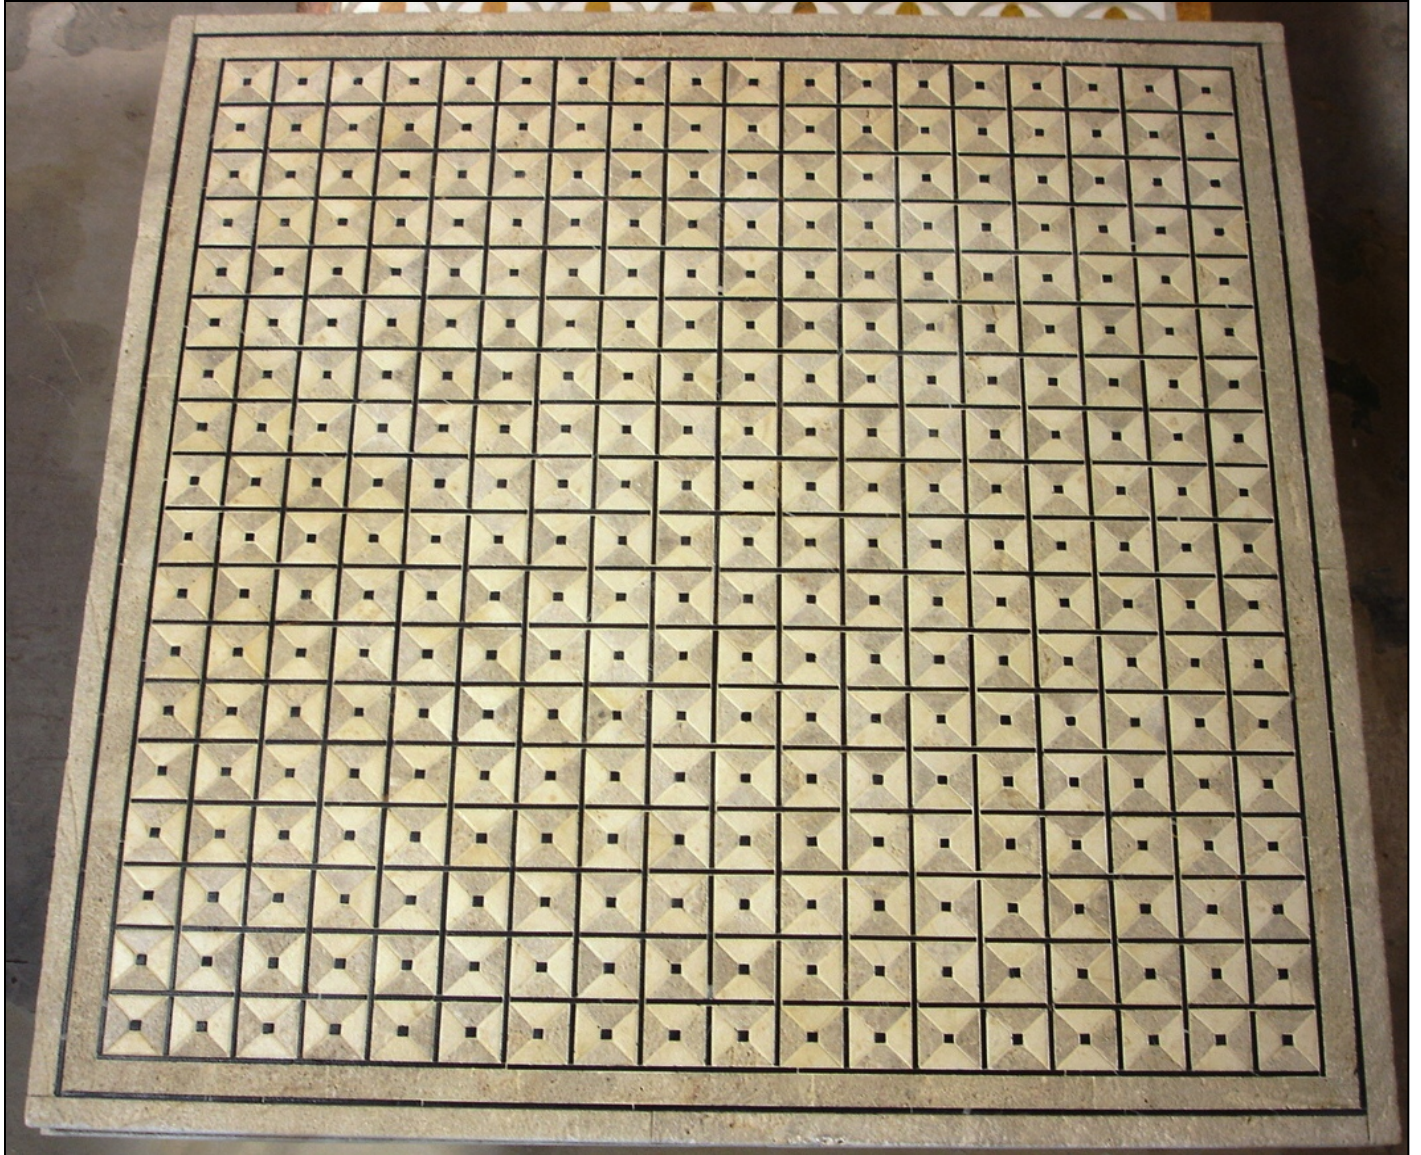

TRIDENTUM, Inc.

MOSAIC TABLE TOP "QUADRELLO"

Made with Grey and Beige Limestone and black marble dots.

DIMENSION: 43 ½" x 43 ½" x 1 ½"

TRIDENTUM, INC.

647 North Fairfax Ave ,Los Angeles, CA 90036

Phone(323) 782 0876