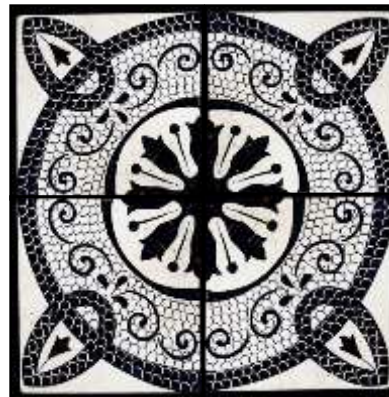

RIGGIO 4 pieces pattern in 8"x8" painted in Black over a white matte background.