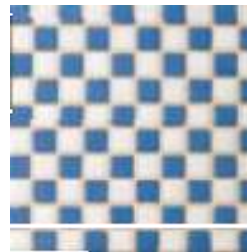

RABAT embossed wall tiles in 8"x 8" glazed in yellow # 6 over a white glossy background.

RABAT embossed tiles.
Polychrome on a white glossy background

RIGGIO 4 pieces pattern in 8"x8" painted in Black over a white matte background.

MOROCCAN Tile Collection

www.tridentuminc.com e-mail: info@tridentuminc.com

Polychrome designs painted on our hand made terracotta tiles available in 4"x 4", 6"x 6", 8"x 8", 12"x 12", hexagons and other custom sizes.

ANGELO tile wainscoting 8"x 8" painted in Green # 4 on a white background. ANGELO

ARLES Brown on White

OTTO

DUOMO

ARAB

CADIZ

CADIZ Border

FLORES