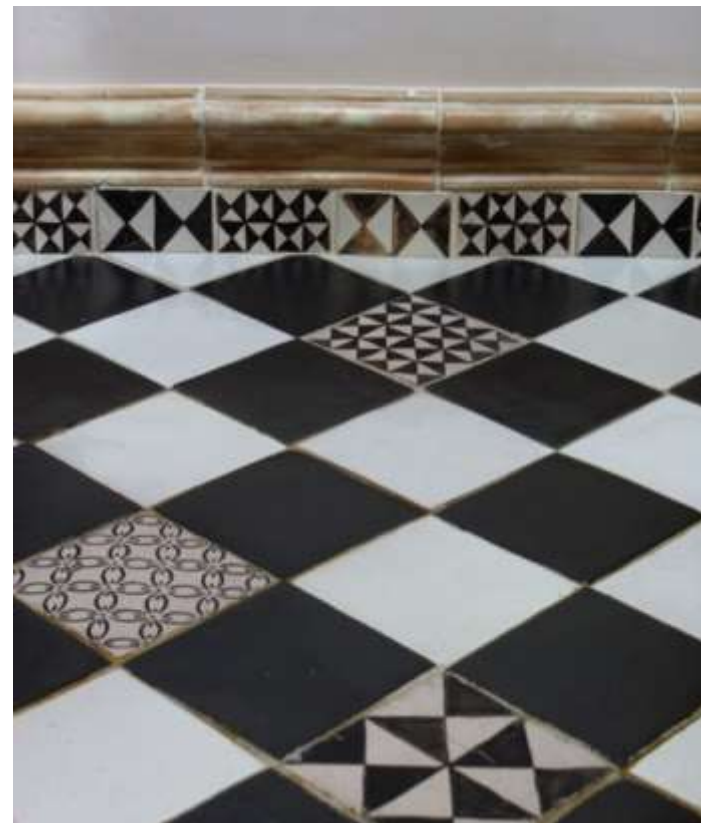

MOROCCAN Tile Collection

A close-up photograph of a light-colored tile with intricate, raised, golden-brown Moroccan-style patterns. The patterns are complex and symmetrical, featuring a central diamond shape surrounded by flowing, organic lines. The tile is part of a larger collection, with other tiles visible in the background.

LACE decorative tiles : in black, red or blue on a white glazed background.

FARFALLA PICCOLA and FARFALLA GRANDE decorative tiles in 8"x 8", black on a white glazed background.

MOROCCAN Tile Collection

www.tridentuminc.com e-mail: info@tridentuminc.com

Traditional Black on White assorted designs available in squares, rectangular and hexagon in 2"x 2", 4"x 4", 6"x 6" and 8"x 8" hand painted over our hand-made terracotta in either glossy, matte and antique distressed finish. Custom design available on request.