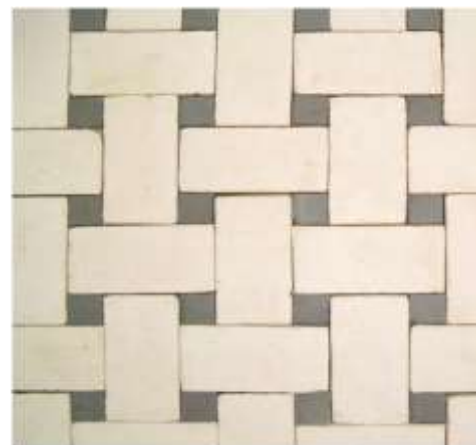

MOROCCAN Tile Collection

A close-up photograph of a light-colored tile with intricate, raised, golden-brown Moroccan-style patterns. The patterns are complex and symmetrical, featuring a central diamond shape surrounded by flowing, organic lines. The tile is part of a larger collection, with other tiles visible in the background.

QUATTRO

ARABESCO

RIGGIO Crn

RIGGIO

MOROCCAN Tile Collection

www.tridentuminc.com e-mail: info@tridentuminc.com

UNGLAZED TERRACOTTA COLOR SELECTION : Available in any of these 12 color combinations.

TESTIR basket weave pattern :
2"x4" Ambrato White tiles and 3/4"
Ardesia dots

CUBI pattern :
3"x 6" rhombus tiles in Ambrato
White, Ardesia and Buchero Black.

KASHAN Moresque pattern :
2"x2" Ambrato White tiles and Verde
Tundra cross inserts.

LUNETTA pattern in 3"x 3"

MOROCCAN Tile Collection