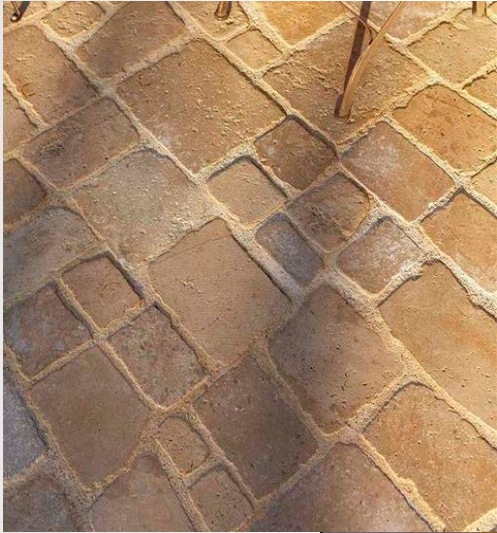

## PAVE' ROMAINS

Casual mix of all Pierre de France Limestone colors. Square and rectangular pieces with a tumbled finish

DIMENSIONS : Width and Length from 3" and up to 8" (variable)

. In thickness of 1 1/2"

. In thickness of 3" for driveways and commercial applications